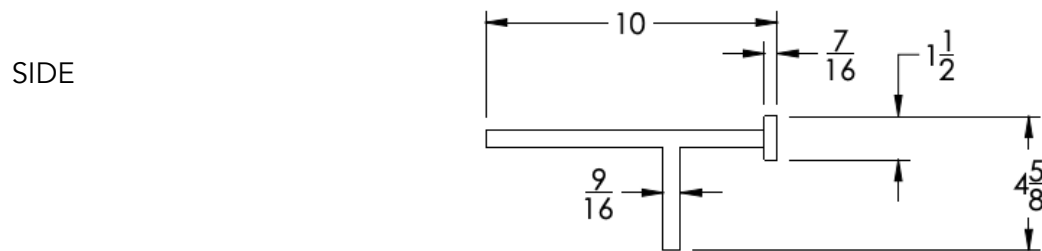

Dimensions in inches

NOTE: Dimensions subject to change without notice.