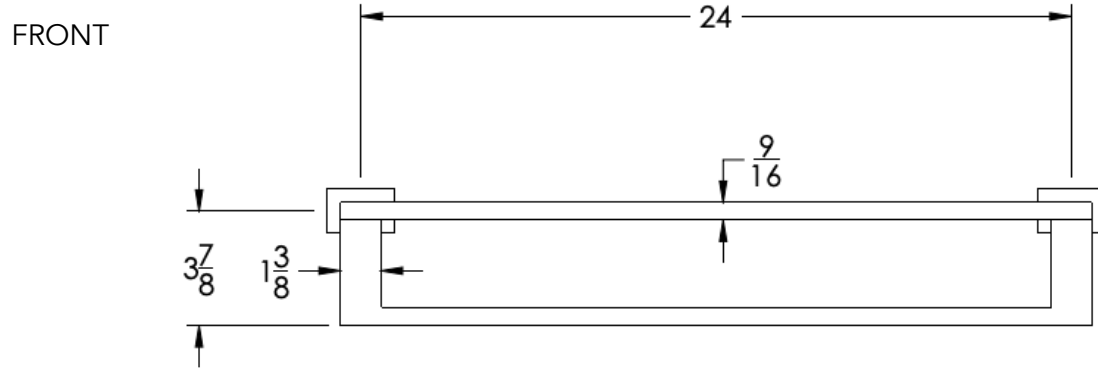

neelnox

LET
THERE
BE **DESIGN.**

FEATURES

- Premium 304 Grade Stainless Steel
- Solid Mount Construction
- Concealed Installation Hardware
- State of the art wall anchors included for installation on Dry wall or Tile

COLLECTION EMERGENCE

TOWEL RACK WITH BAR

Model	Product	Finishes Available
EMG-TRKB24	Towel Rack With Bar	Multiple finishes available. Over 23 finishes to choose from.

FINISHES			
	Polished (-P)	Antique Copper (-ACOP)	Polished Gold (-PGLD)
	Brushed (-B)	Polished Brass (-PBRS)	Brushed Copper (-BCOP)
	Brushed Gold (-BGLD)	Matte White (-WHT)	Brushed Rose Gold (-BRGD)
	Matte Black (-BLK)	Brushed Modern Bronze (-BMBRZ)	Brushed Black (-BRBLK)
	Oil Rubbed Bronze (-ORB)	Glossy White (-GWHT)	Polished Black (-PBLK)
	Brushed Brass (-BBRS)	Polished Rose Gold (-PRGD)	Antique Nickel (-ANKL)
	Brushed Bronze (-BBRZ)	Unlacquered Brass (-UBRS)	Black Nickel (-NKBL)
	Antique Brass (-ABRS)	Polished Nickel (-PNKL)	

Dimensions in inches

NOTE: Dimensions subject to change without notice.