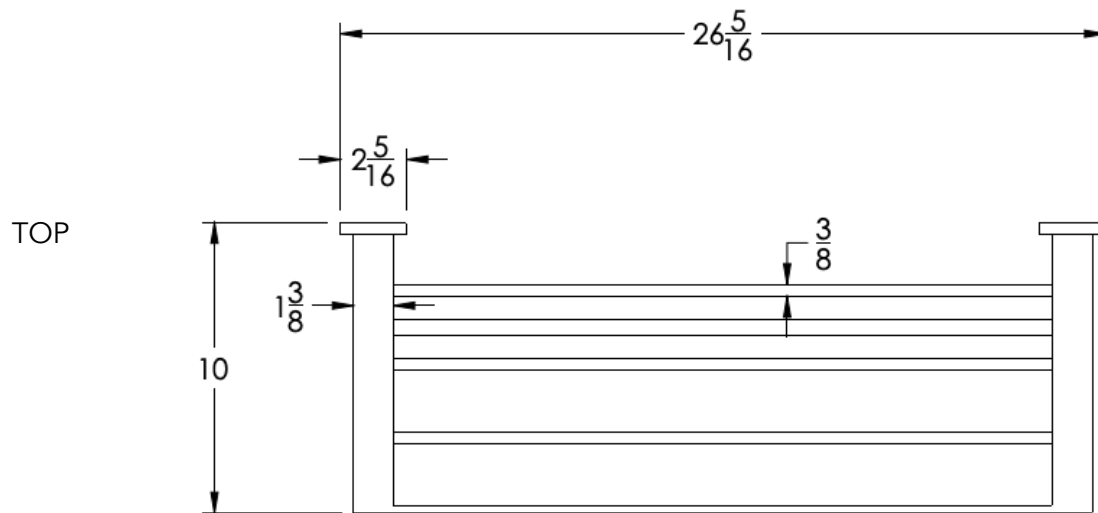

neelnox

LET
THERE
BE **DESIGN.**

FEATURES

- Premium 304 Grade Stainless Steel
- Solid Mount Construction
- Concealed Installation Hardware
- State of the art wall anchors included for installation on Dry wall or Tile

COLLECTION EMERGENCE

TOWEL RACK WITH BAR

Model	Product	Finishes Available
EMG-TRKB24	Towel Rack With Bar	Multiple finishes available. Over 23 finishes to choose from.

FINISHES			
	Polished (-P)	Antique Copper (-ACOP)	Polished Gold (-PGLD)
	Brushed (-B)	Polished Brass (-PBRS)	Brushed Copper (-BCOP)
	Brushed Gold (-BGLD)	Matte White (-WHT)	Brushed Rose Gold (-BRGD)
	Matte Black (-BLK)	Brushed Modern Bronze (-BMBRZ)	Brushed Black (-BRBLK)
	Oil Rubbed Bronze (-ORB)	Glossy White (-GWHT)	Polished Black (-PBLK)
	Brushed Brass (-BBRS)	Polished Rose Gold (-PRGD)	Antique Nickel (-ANKL)
	Brushed Bronze (-BBRZ)	Unlacquered Brass (-UBRS)	Black Nickel (-NKBL)
	Antique Brass (-ABRS)	Polished Nickel (-PNKL)	

Dimensions in inches

NOTE: Dimensions subject to change without notice.